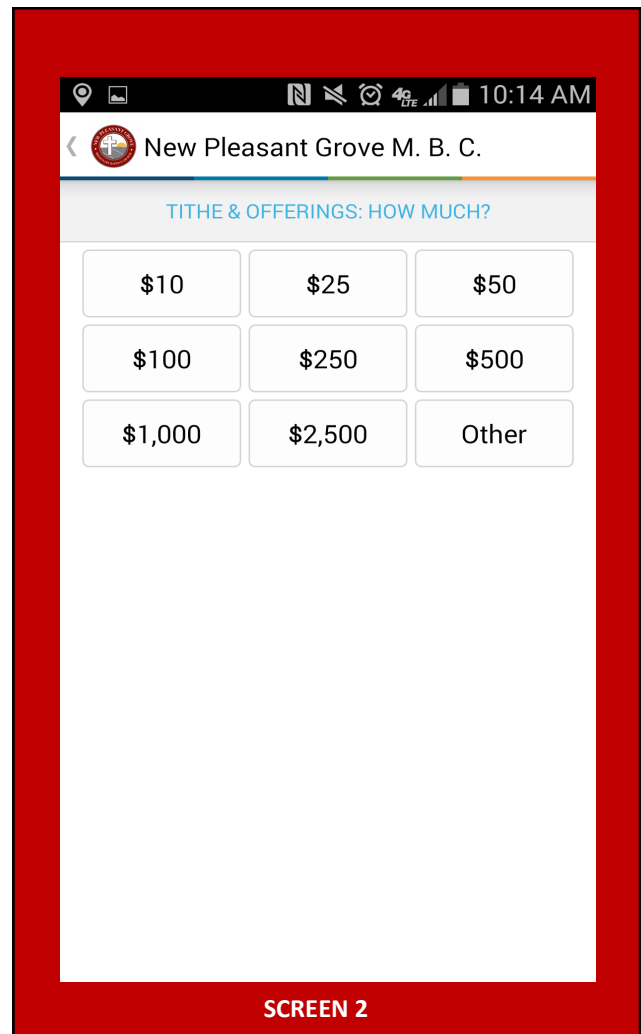

## Giving Simplified

- ◆ Submit your tithes and offerings on-line during service, from home or while vacationing
- ◆ Donations are deposited the next day
- ◆ Easily and accurately track donations

**Some of your church family members are using the GIVE app!!!!**

**FREE and easy to use; perform steps below:**

- ⇒ Visit [givelify.com](http://givelify.com) (download app on first visit); **GIVE app** will be installed on your mobile device
- ⇒ To submit donations (Tithes and Offerings), search for New Pleasant Grove M.B.C. (church logo and address is displayed)
- ⇒ Click **GIVE TO**, you will see Screen 1
- ⇒ Click **MAKE TITHE/OFFERING** and Screen 2 will display
- ⇒ Click amount and indicate what the donation is for, you will be prompted to **GIVE NOW**
- ⇒ Setup your account the first time you use the app (provide your personal and banking information)
- ⇒ On return visits, just sign in and make your donation (or donations)
- ⇒ If you change your mind, cancel the donation